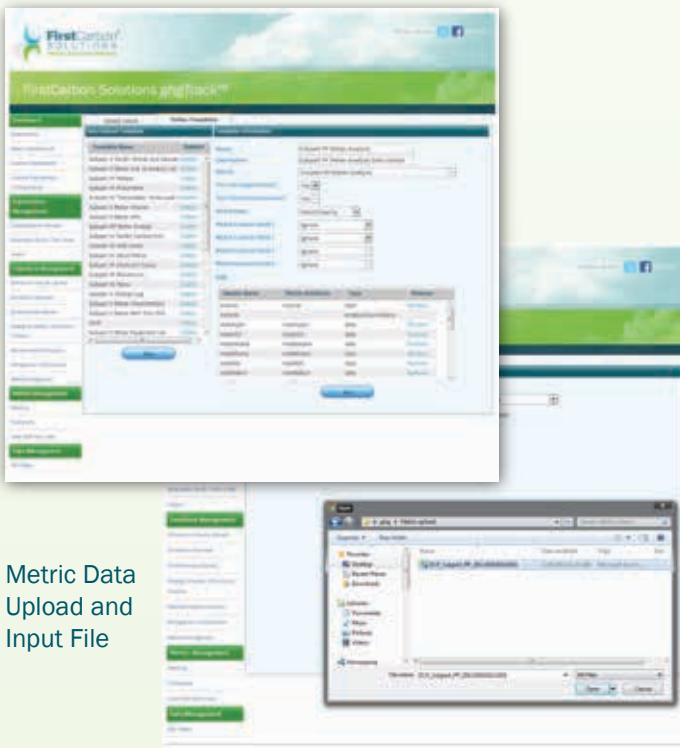

Why *ghgTrack*?

Easy to Use. *ghgTrack* makes it easy to set up, use and track your resource utilization. An Internet-based solution, it eliminates the costs of maintaining a sustainability IT infrastructure.

Comprehensive. *ghgTrack* provides a repository for utility bills and all documents related to the resources you're tracking for easy access and auditing.

Environmental Expertise. Only FirstCarbon Solutions (FCS) offers integrated consulting services and program management with unmatched expertise in back office data processing to help you make the most of your software investment.

Customizable. We can tailor-fit *ghgTrack* to meet your specific needs with your own data entry pages, dashboards and reports.

Metric Data Upload and Input File

Seamlessly Manage the Carbon Footprint of Your Entire Organization in Real-Time

- Monitor all your environmental metrics through our Key Performance Indicator (KPI) system that measures water usage, waste, recycling, miles driven and other data that are relevant to your business.
- Match your organizational structure with *ghgTrack*'s unlimited capacity for business units, facilities and users.
- Select the language you and your users are most comfortable with.
- Choose from our extensive library of emission sources and factors, which can be enhanced with any energy source for your specific needs.
- Specify any number of KPIs or metrics that you use to measure your business.
- Easily keep track and compare the footprint of the different facilities within your organization.
- Mitigate your footprint by using and/or adding as many mitigation factors as you require.
- Take advantage of built-in quality assurance and control, allowing seamless auditing and verification, when storing your third-party documentation within *ghgTrack*.
- Choose among reporting formats to support third-party verification for consistent reporting that is compliant with regulatory and voluntary reporting programs.